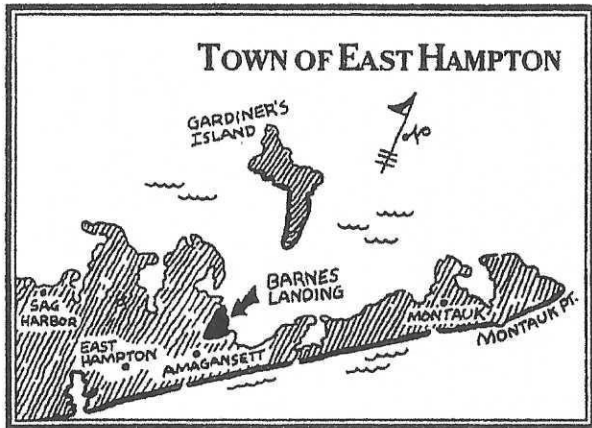

BARNES LANDING ASSOCIATION INC.

The Springs, East Hampton, New York

A Property Owners Membership Corporation

MILEAGE OF SELECT WALKS

Barnes Hole Rd.....	0.8
Barnes Hole Rd. to Bell's Dock (along beach).....	0.4
Waters Edge Rd.....	0.6
Old Stone Highway (from Barnes Hole Rd. to Winding Way).....	0.7
Old Stone Highway (from Winding Way to Louse Pt. Rd.).....	0.3
Louse Pt. Rd.....	0.8
Winding Way.....	0.4